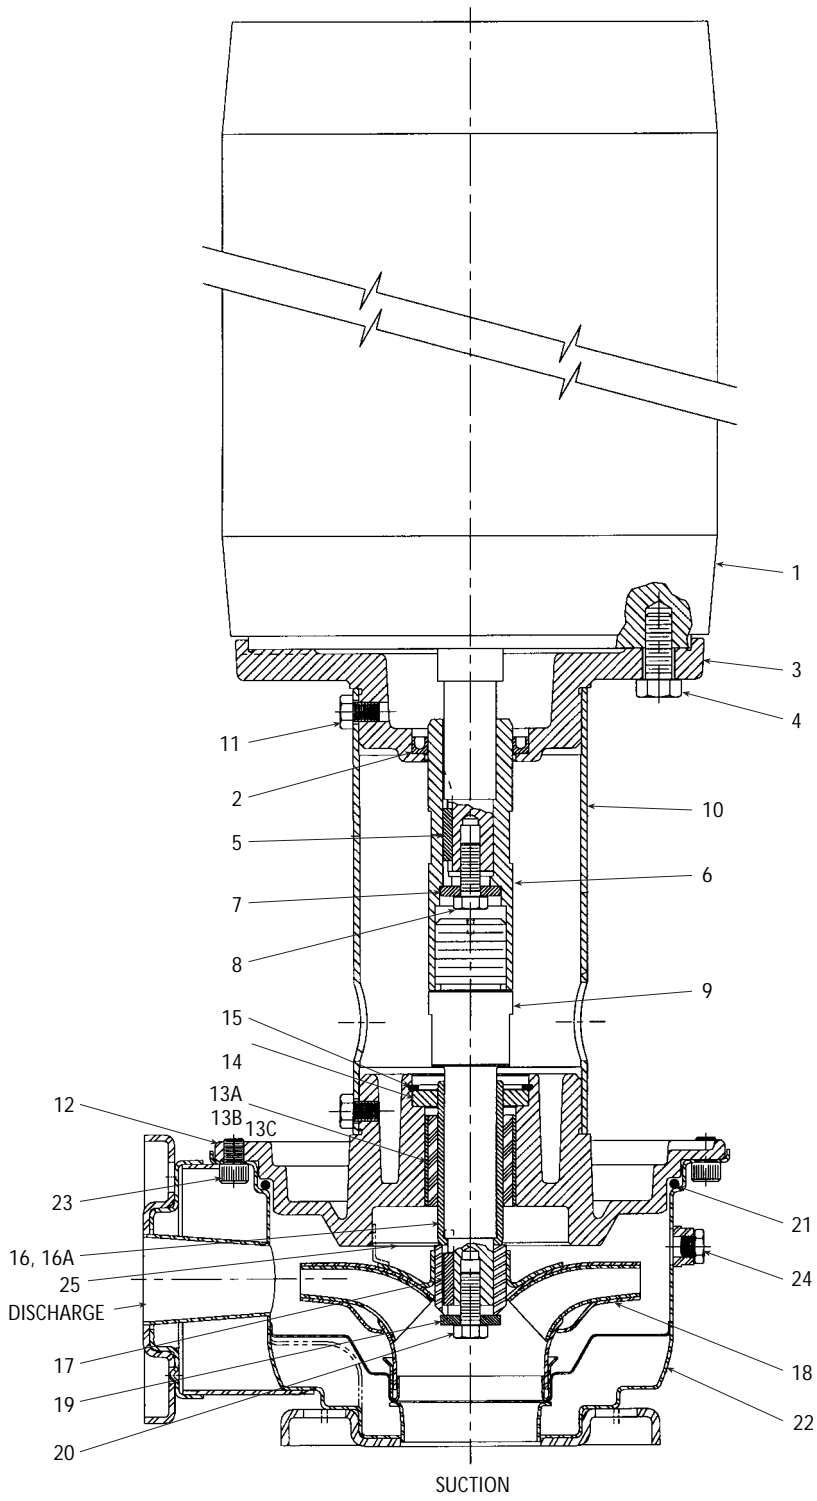

Repair Parts

MODEL

SHV

Vertically Immersed Stainless Steel End Suction Pump

Effective July, 2000

LIST OF MATERIALS

Item No.	Part Description	Material	1x2-6		1x2-8		1.5x2.5-6		1.5x2.5-8		2x2.5-6		Quantity	
			9SHV		10SHV		4SHV		7SHV		5SHV			
Repair Part Numbers														
1	Motor, 143JM - 256TCZ	N/A	SEE MOTOR SELECTION PAGE IN PRICE BOOK										1	
2	Seal, U-Cup	Teflon	10K76										1	
3	Motor Mounting Plate 143JM - 184JM	Painted	1L529										1	
	Motor Mounting Plate 213JM - 256TCZ	Iron	1L527											
4	Bolt, Motor 143JM - 184JM	Plated	13K194										4	
	Bolt, Motor 213JM - 256TCZ	Steel	13K102											
5	Key, Motor	304SS	4K11										1	
6	Coupling		4K422										1	
7	Washer, Coupling		13L39B										1	
8	Bolt, Coupling		13K43B										1	
9	Shaft Extension, 14 inch		4K420										1	
	Shaft Extension, 24 inch		4K427											
10	Column Tube, 14 inch		6K121										1	
	Column Tube, 24 inch		6K122											
11	Bolt, Column Tube		13K274										6	
12	Pump mounting plate, 6 inch			1L528		1L530		1L528		1L530		1L528	1	
13	Bearing		Viton	4K425										1
			EPR	7K1742										
		Carbon	4K424											
14	Bushing	Nitronic 60	4K423										1	
15	Snap Ring	300SS	4K426										1	
16	Shaft Sleeve - Standard	304SS	4K421										1	
	Shaft Sleeve - Ceramic Coated		4K442											
17	Key, Impeller		4K11										1	
18	Impeller (diameter in inches)	316SS	6.62	2L734	8.06	2L739	6.75	2L754	8.25	2L757	6.88	2L766	1	
			6.44	2L733	7.69	2L737	6.38	2L752	7.81	2L756	6.44	2L765		
			5.69	2L731	7.38	2L736	6.06	2L750	7.00	2L755	5.81	2L763		
			5.38	2L730	7.12	2L735	5.62	2L749	6.75	2L754	5.50	2L762		
							5.31	2L748	6.44	2L753	5.12	2L761		
							4.69	2L747	6.12	2L751	4.81	2L760		
							4.38	2L746			4.44	2L759		
							4.19	2L745			4.25	2L758		
19	Washer, Impeller	304SS	13L39B										1	
20	Bolt, Impeller		13K43B										1	
21	O-Ring, Casing	Viton	5L42		5L43		5L42		5L43		5L42	1		
		EPR	5L46		5L47		5L46		5L47		5L46			
22	Casing, with wear ring	316SS	1L450		1L451		1L452		1L454		1L456	1		
23	Bolt, Casing	304SS	13K274			13K274		13K274				8		
24	Plug, Vent and Drain	316SS	6L19										2	
25	Thrust Plate	316SS	3L41										1	